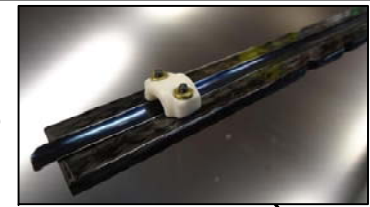

32 Ceramic Guides + 1

G1481 Guide
in this location
Instead of Jump Strip

Revision History

Material: Braided Carbon Fiber

Part Number: NIE631AC-32

Description: Niehoff 631

Material: Braided Carbon Fiber

Part Number: NIE631AC-32

Description: Niehoff 631

REV