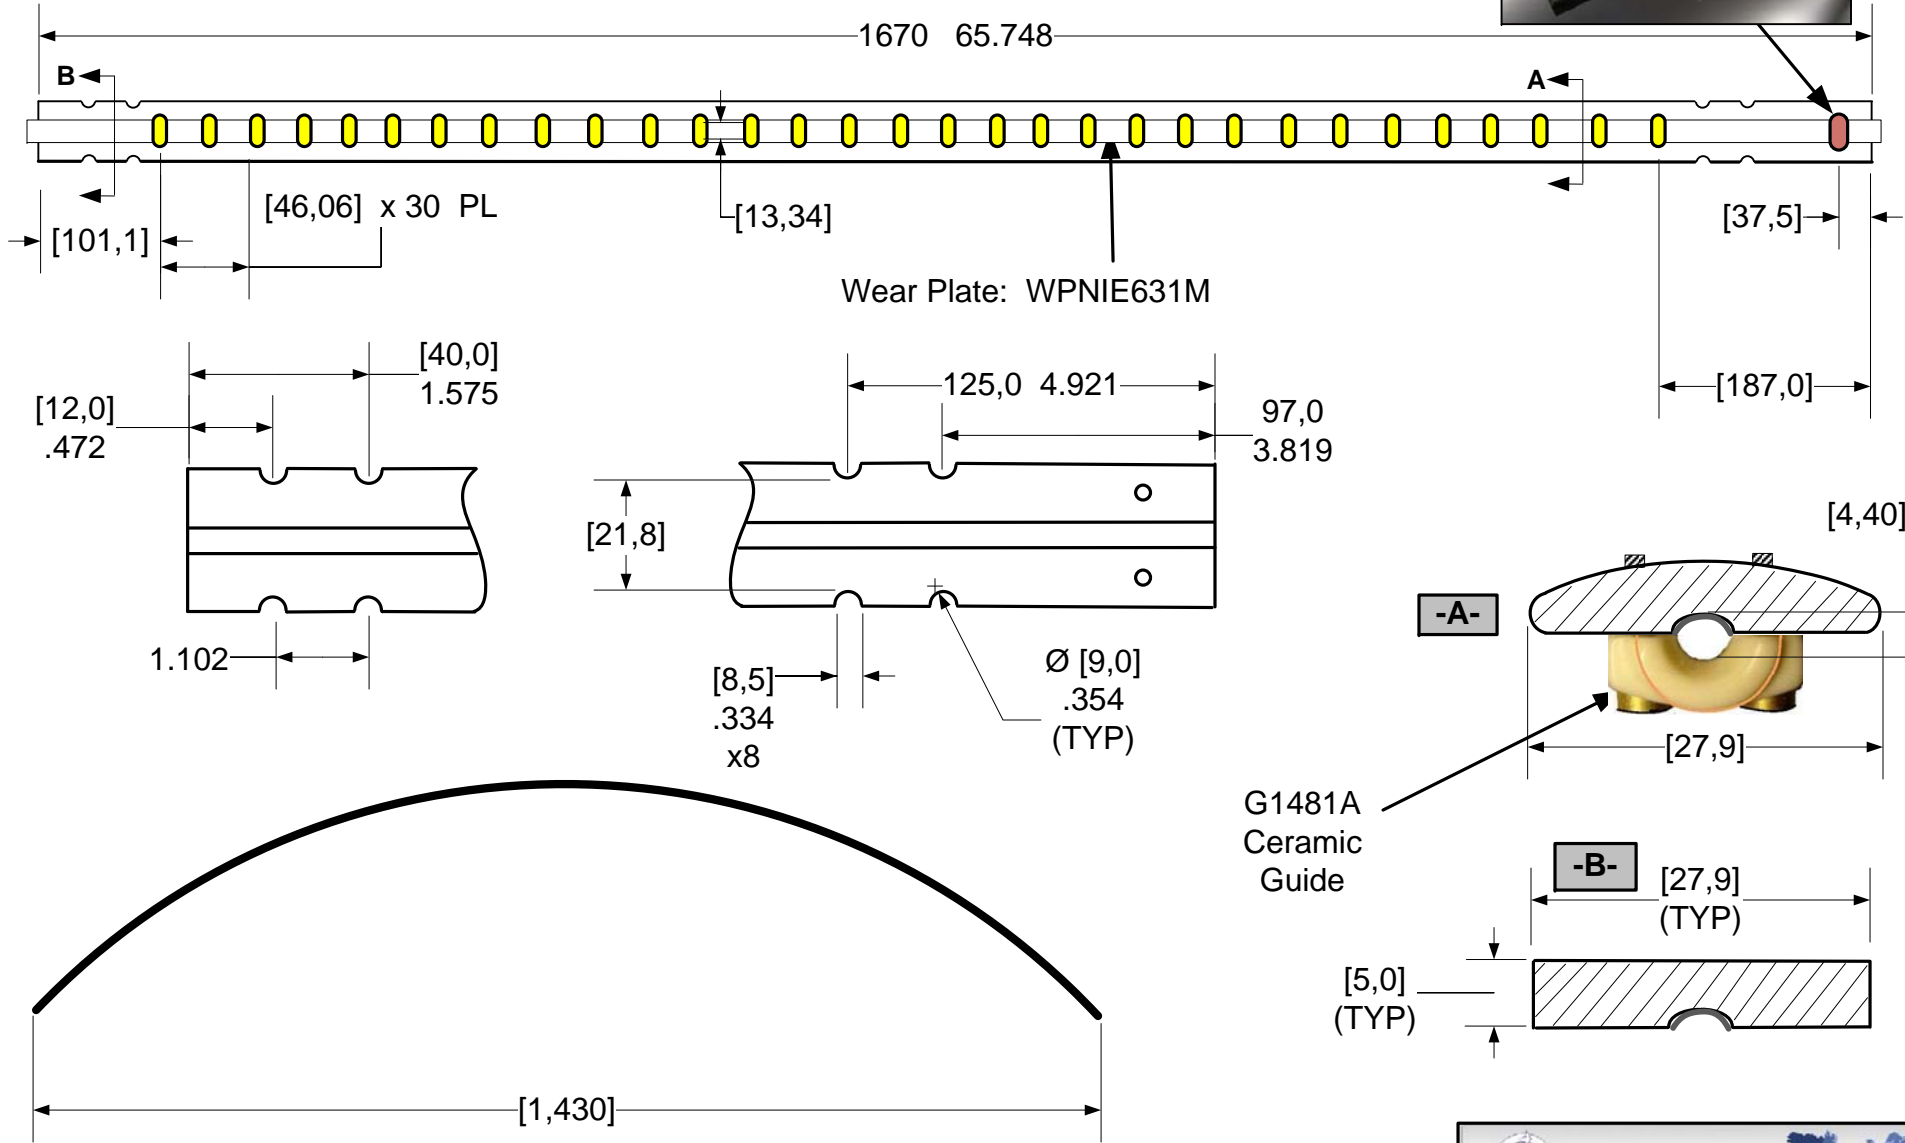

32 Ceramic Guides + 1

G1481 Guide
in this location
Instead of Jump Strip

Revision History

Material: Braided Carbon Fiber

Part Number: NIE631AC-32

Description: Niehoff 631

Material: Braided Carbon Fiber

Part Number: NIE631AC-32

Description: Niehoff 631

REV