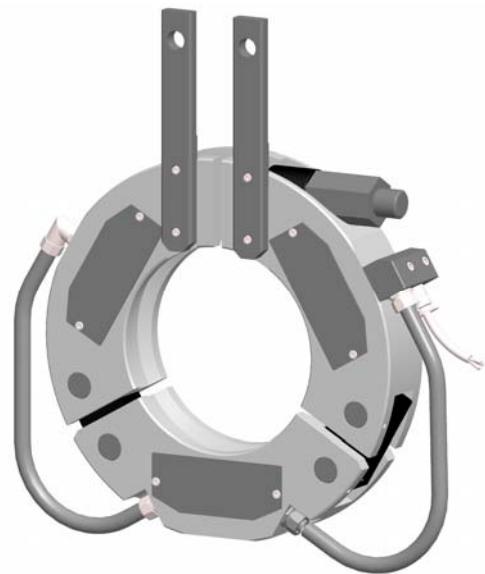

EXTRUSION TOOLING

MAINTENANCE TOOL BOX

CROSSHEAD SUPPORT TROLLEY

MANUAL OR AUTOMATIC OPERATED HEATED CLAMP

EROCARB SA

Route de Grandson
CH - 1429 Giez
Switzerland

Phone: +41 24 446 23 03
Fax: +41 24 446 23 51
info@erocarb.ch
www.erocarb.ch